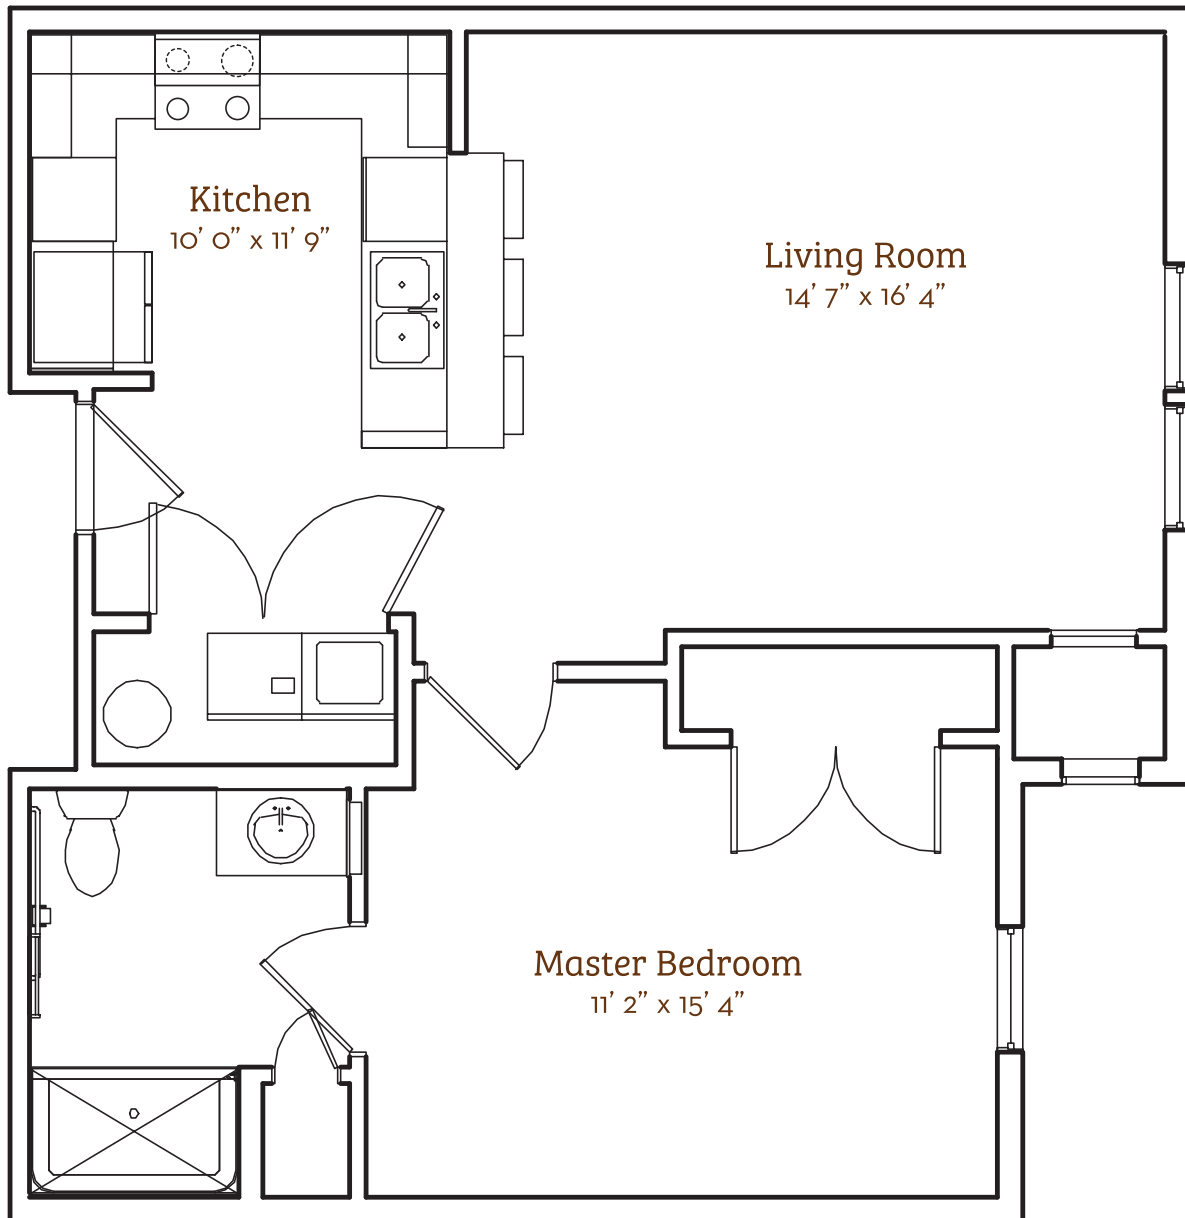

Jubilee

1 Bed & 1 Bath Apartment
694 sq. ft.

Givens
GERBER
PARK

40 • Givens Gerber Park

*Slight variations in floor plans may exist. Not drawn to scale.
Square footage is approximate.

Contact Us! Call (828) 771-2207 or visit givensgerberpark.org.