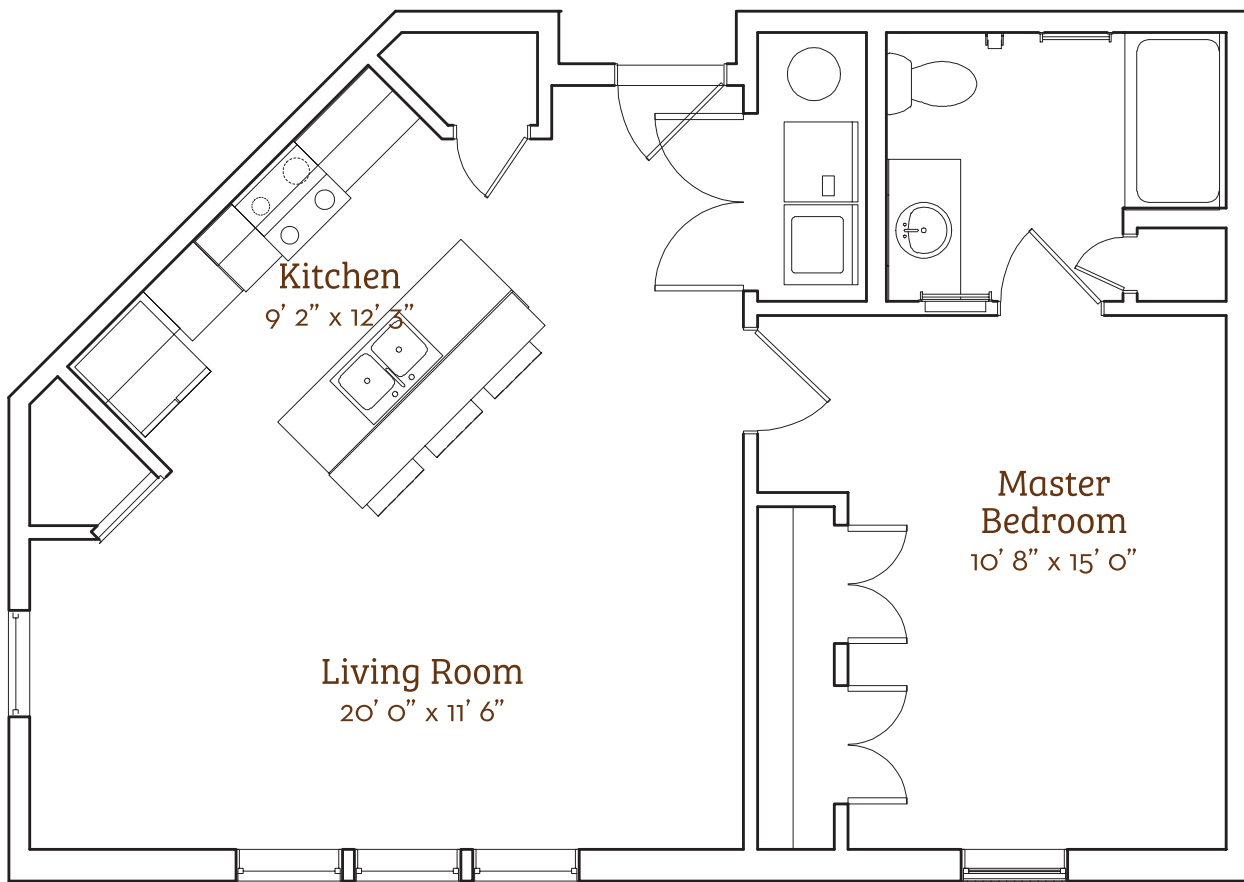

# Sapora

1 Bed & 1 Bath Apartment  
700 sq. ft.

*Givens*  
GERBER  
PARK

60 • Givens Gerber Park

*Slight variations in floor plans may exist. Not drawn to scale.  
\*Square footage is approximate.*

*Contact Us!* Call (828) 771-2207 or visit [givensgerberpark.org](http://givensgerberpark.org).