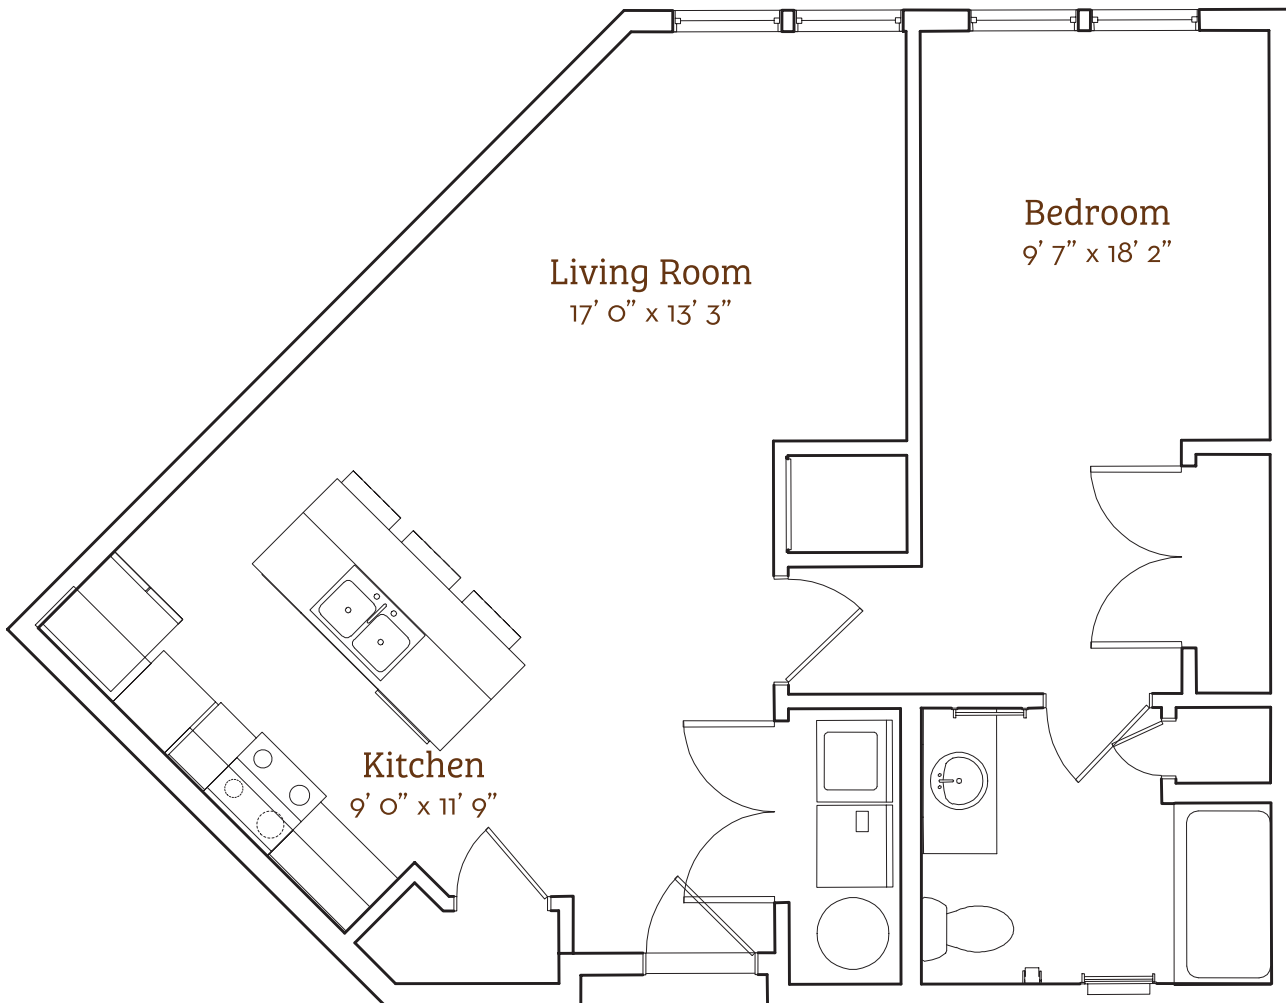

# Goodland

1 Bed & 1 Bath Apartment  
699 sq. ft.

60 • Givens Gerber Park

*Slight variations in floor plans may exist. Not drawn to scale.  
\*Square footage is approximate.*

*Contact Us!* Call (828) 771-2207 or visit [givensgerberpark.org](http://givensgerberpark.org).