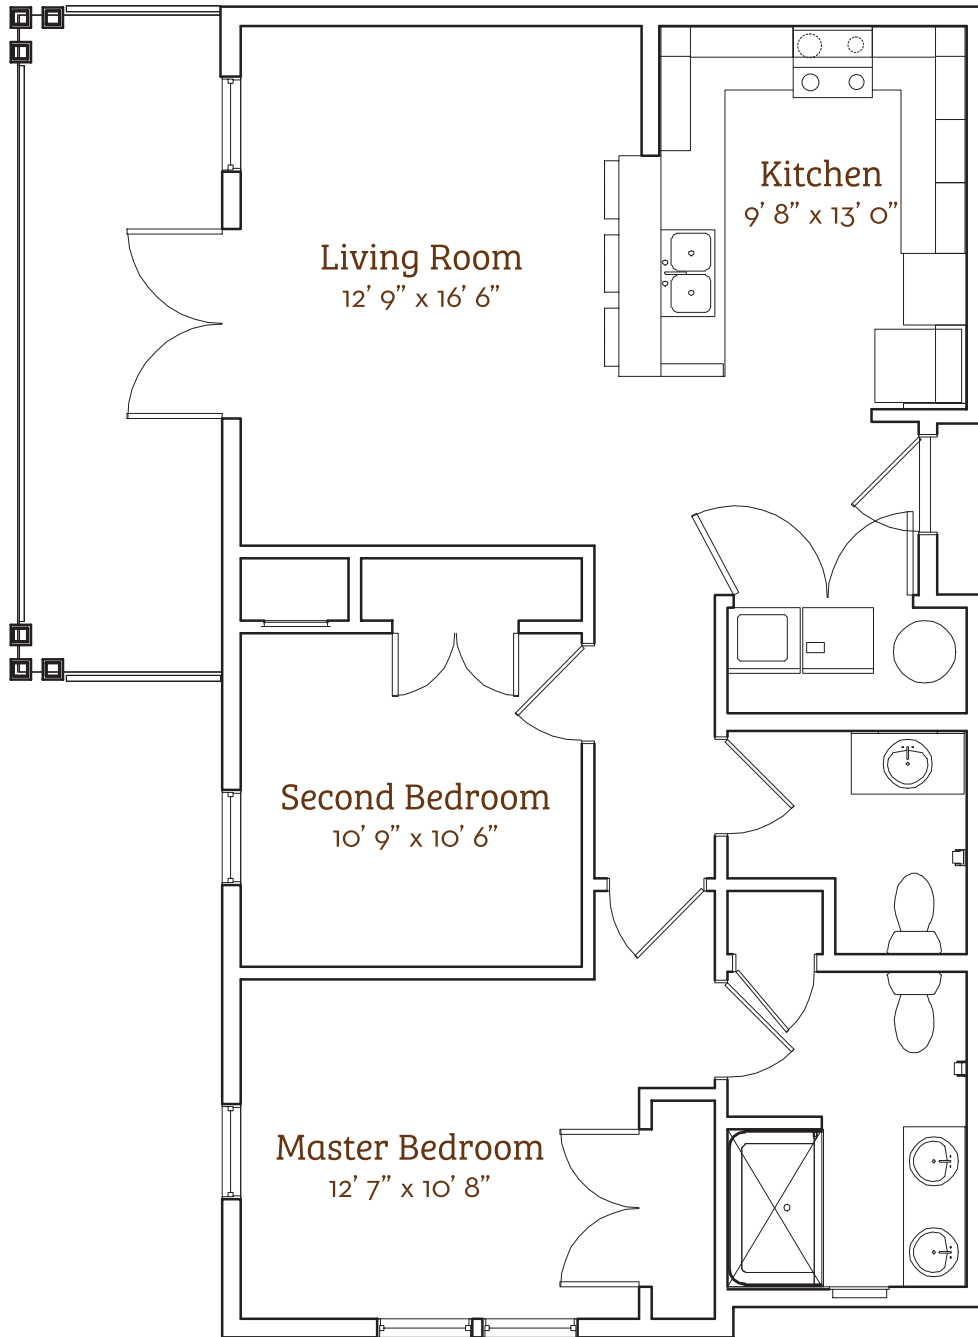

# Falstaff

2 Bed & 1.5 Bath Apartment  
922 sq. ft.

50 • Givens Gerber Park

*Slight variations in floor plans may exist. Not drawn to scale.  
\*Square footage is approximate.*

*Contact Us!* Call (828) 771-2207 or visit [givensgerberpark.org](http://givensgerberpark.org).