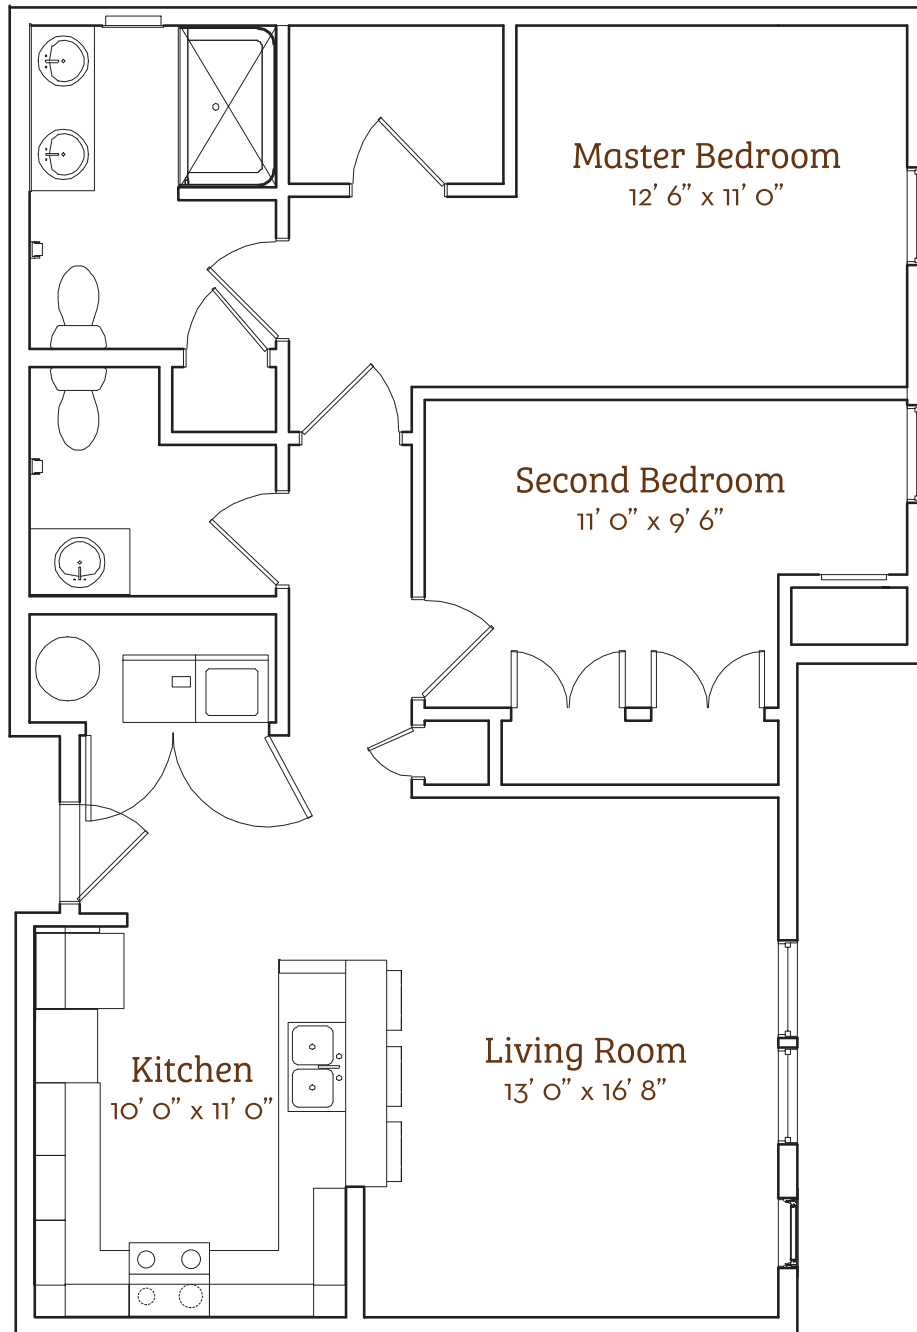

# Ambrosia

2 Bed & 1.5 Bath Apartment  
981 sq. ft.

50 • Givens Gerber Park

Slight variations in floor plans may exist. Not drawn to scale.  
\*Square footage is approximate.

Contact Us! Call (828) 771-2207 or visit [givensgerberpark.org](http://givensgerberpark.org).