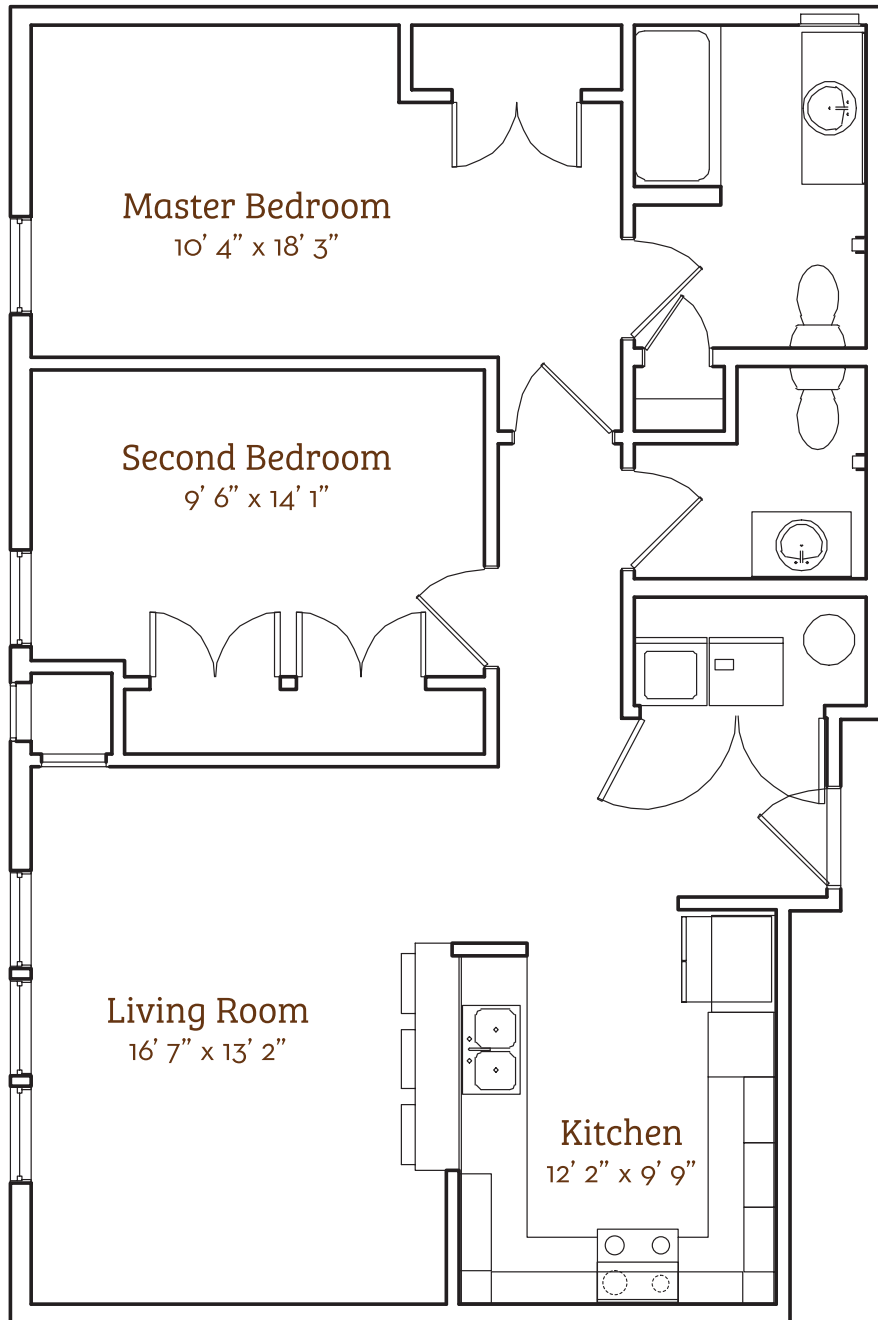

Winterstein

2 Bed & 1.5 Bath Apartment
973 sq. ft.

40 • Givens Gerber Park

*Slight variations in floor plans may exist. Not drawn to scale.
Square footage is approximate.

Contact Us! Call (828) 771-2207 or visit givensgerberpark.org.