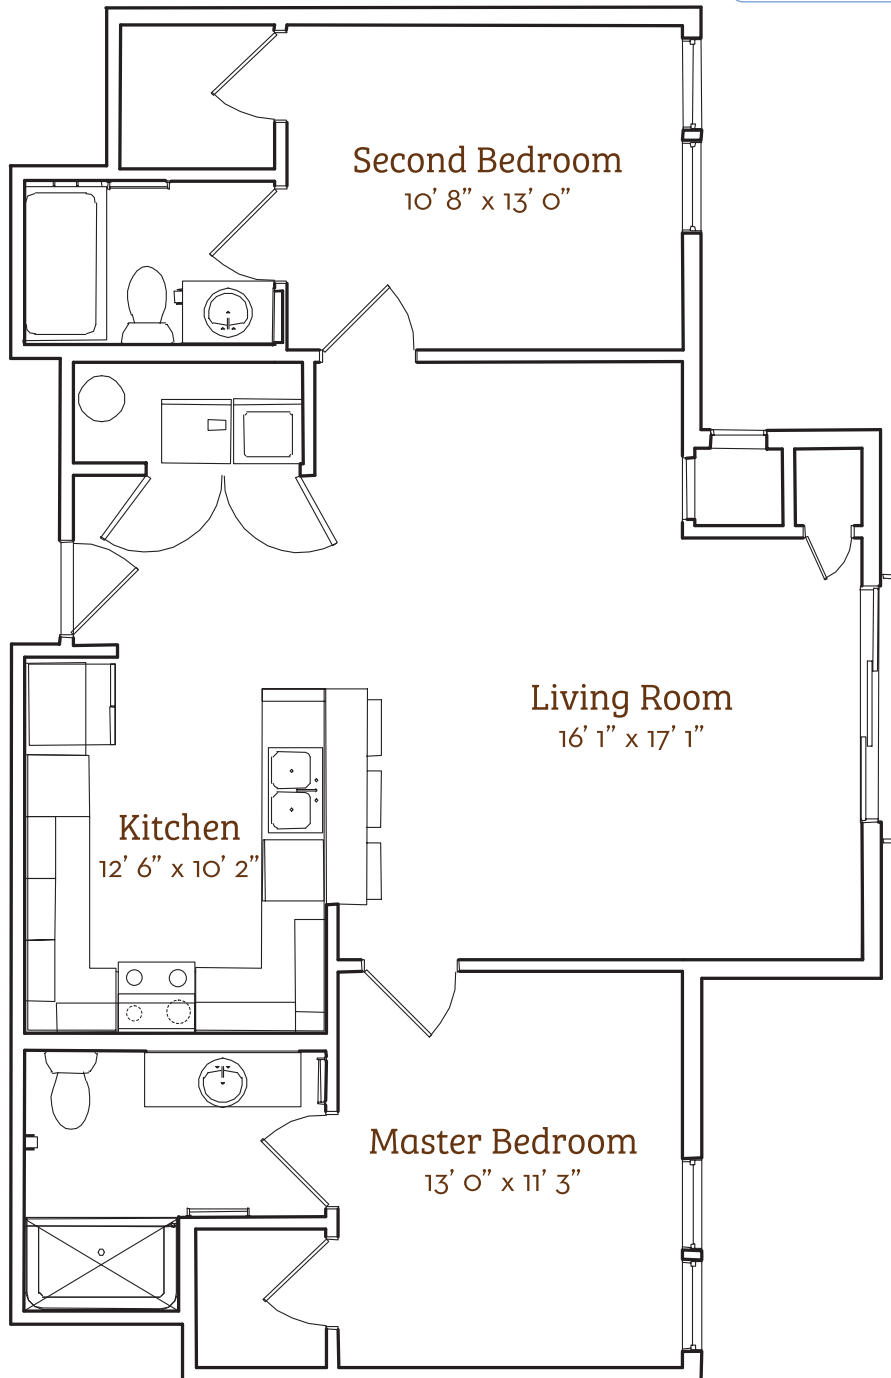

Roxbury

2 Bed & 2 Bath Apartment
987 sq. ft.

40 • Givens Gerber Park

*Slight variations in floor plans may exist. Not drawn to scale.
Square footage is approximate.

Contact Us! Call (828) 771-2207 or visit givensgerberpark.org.