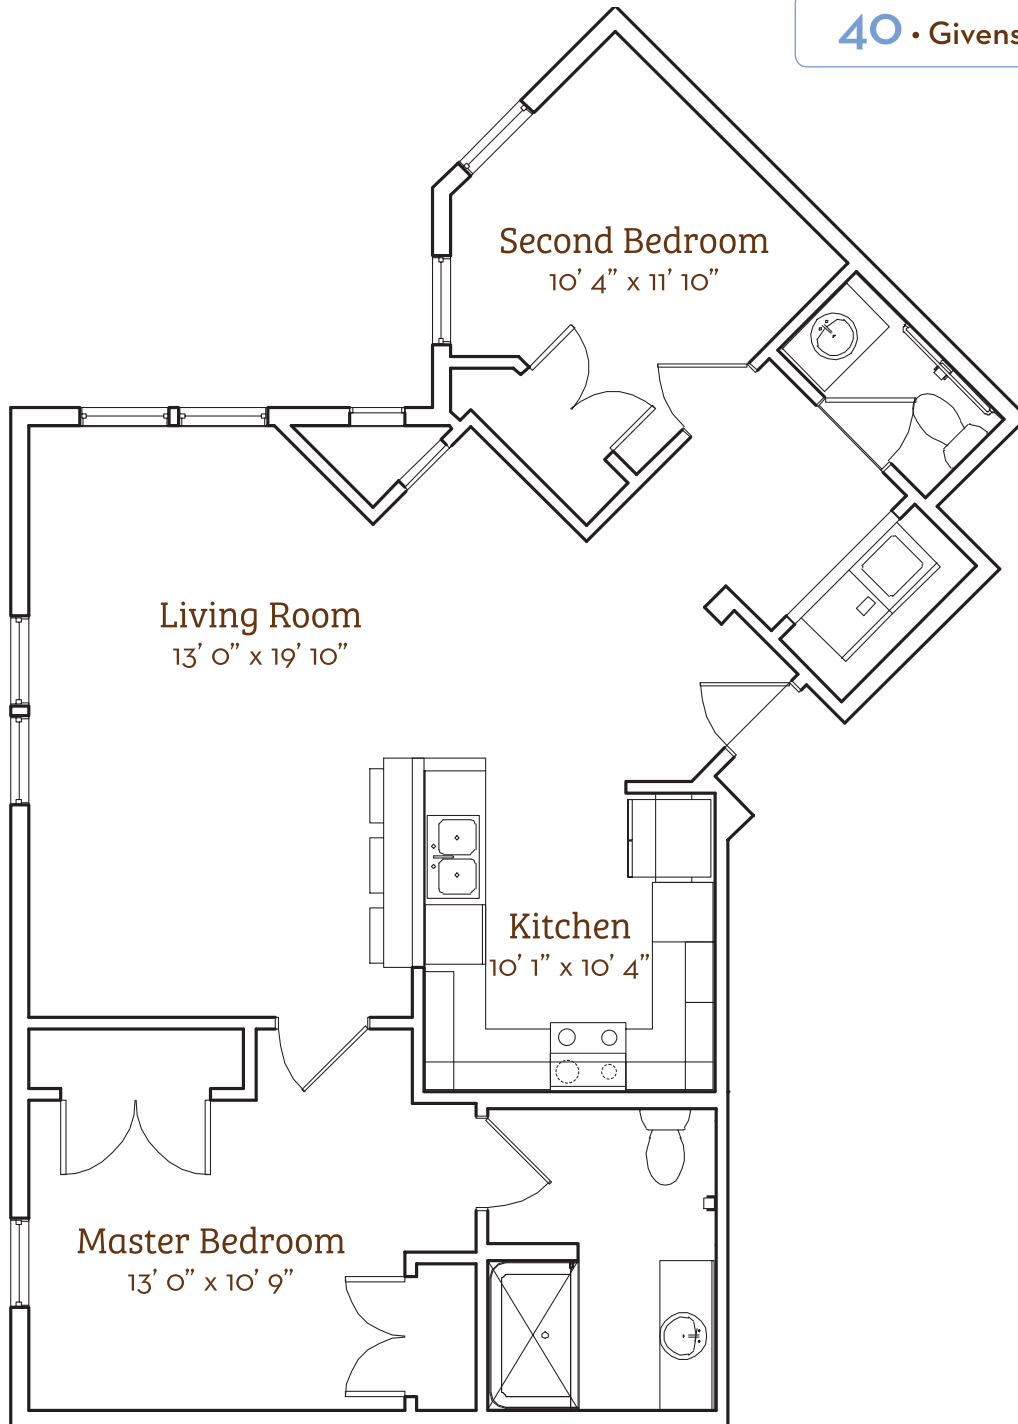

Meridian

2 Bed & 1.5 Bath Apartment
987 sq. ft.

Givens
GERBER
PARK

40 • Givens Gerber Park

*Slight variations in floor plans may exist. Not drawn to scale.
Square footage is approximate.

Contact Us! Call (828) 771-2207 or visit givensgerberpark.org.