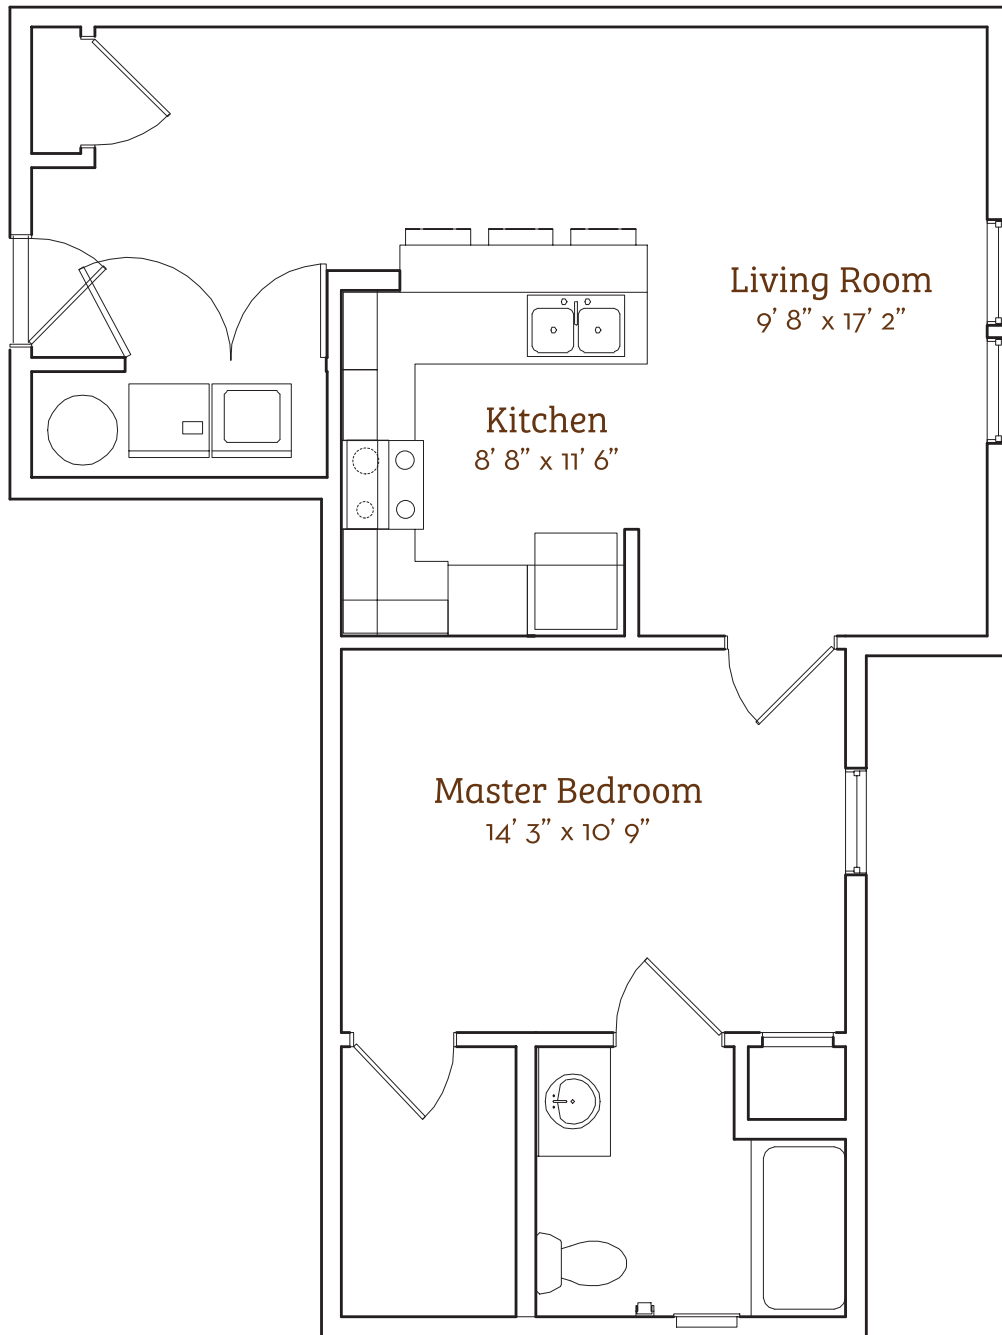

McIntosh

1 Bed & 1 Bath Apartment
698 sq. ft.

50 • Givens Gerber Park

*Slight variations in floor plans may exist. Not drawn to scale.
Square footage is approximate.

Contact Us! Call (828) 771-2207 or visit givensgerberpark.org.