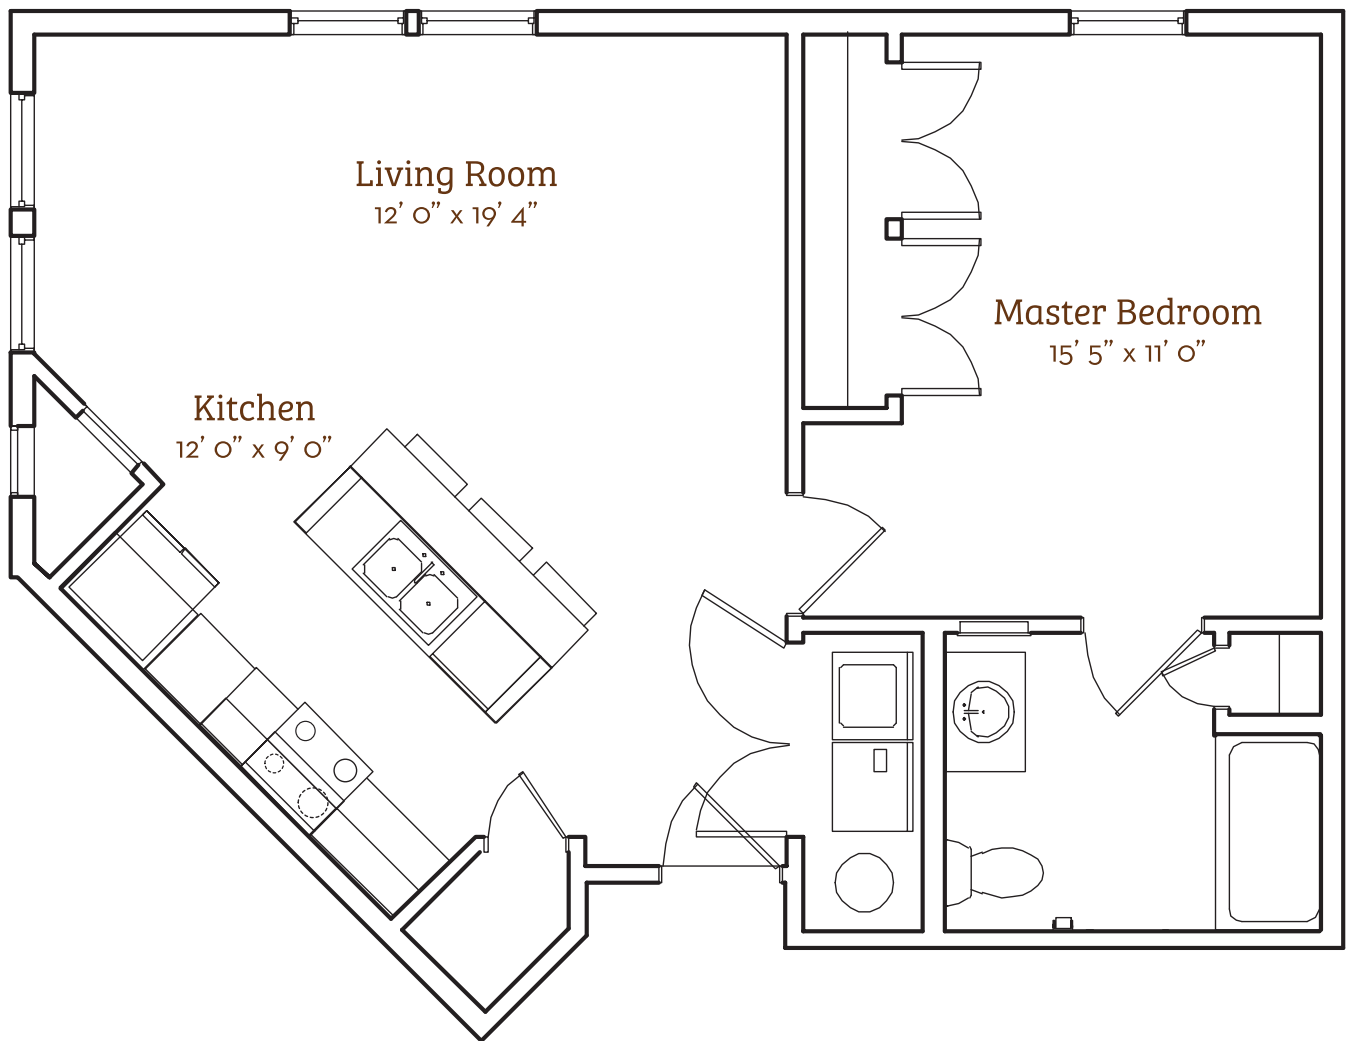

Crispin

1 Bed & 1 Bath Apartment
703 sq. ft.

Givens
GERBER
PARK

40 • Givens Gerber Park

*Slight variations in floor plans may exist. Not drawn to scale.
Square footage is approximate.

Contact Us! Call (828) 771-2207 or visit givensgerberpark.org.