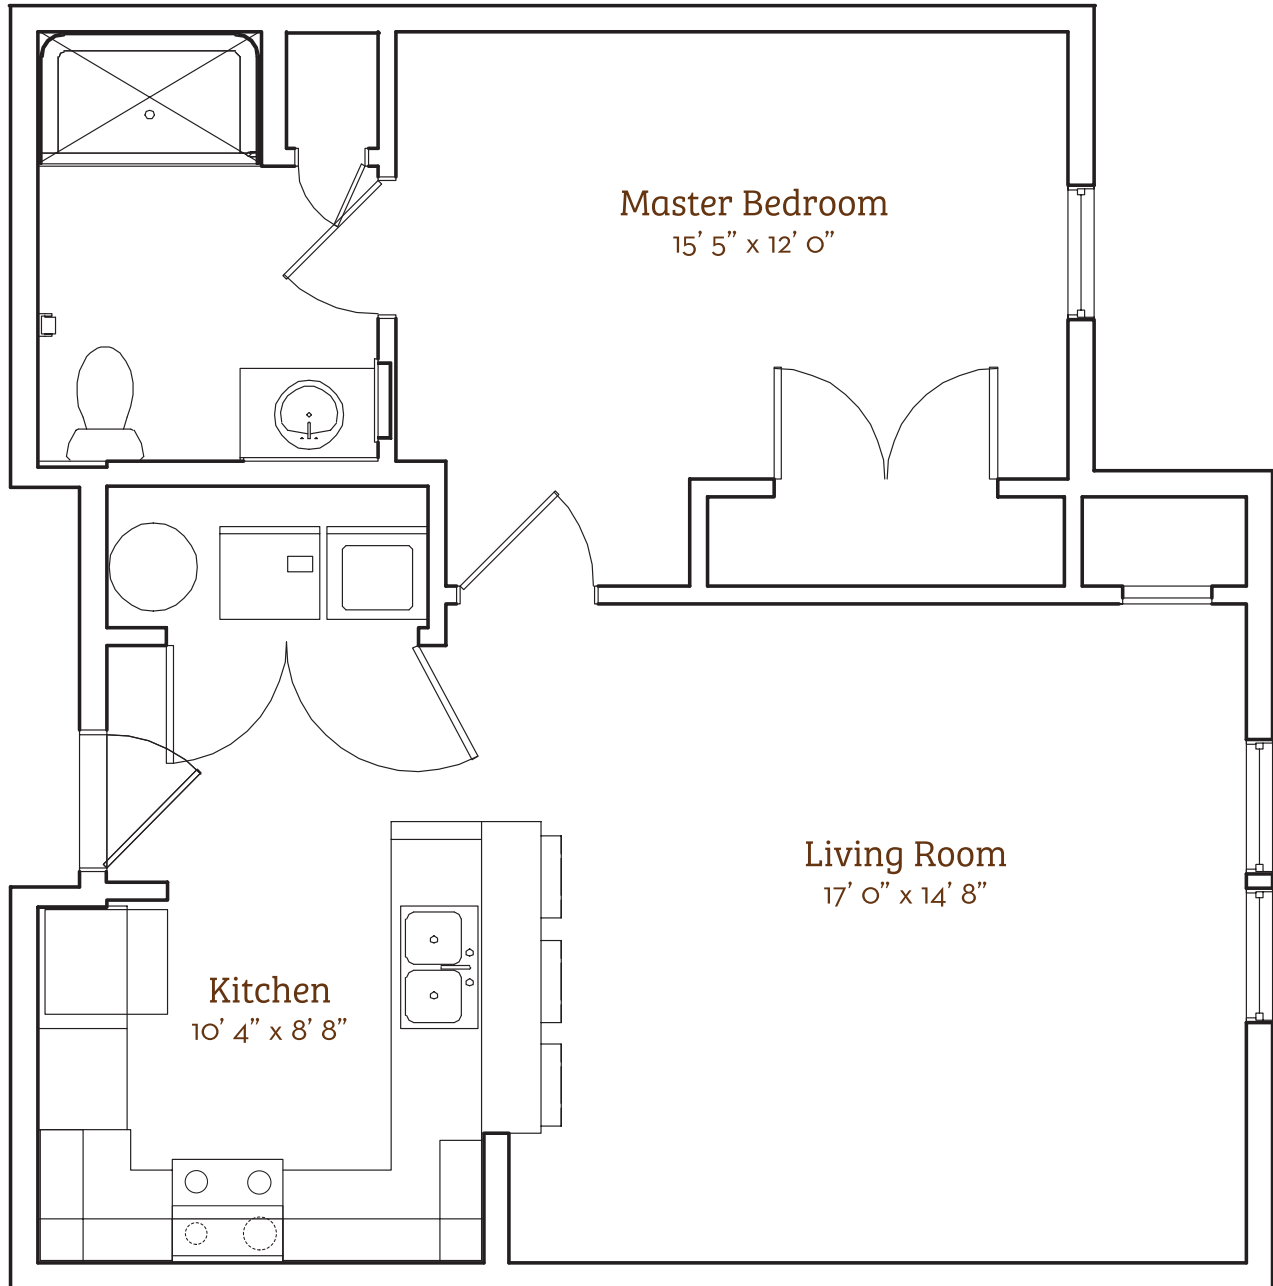

Braeburn

1 Bed & 1 Bath Apartment
687 sq. ft.

50 • Givens Gerber Park

*Slight variations in floor plans may exist. Not drawn to scale.
Square footage is approximate.

Contact Us! Call (828) 771-2207 or visit givensgerberpark.org.