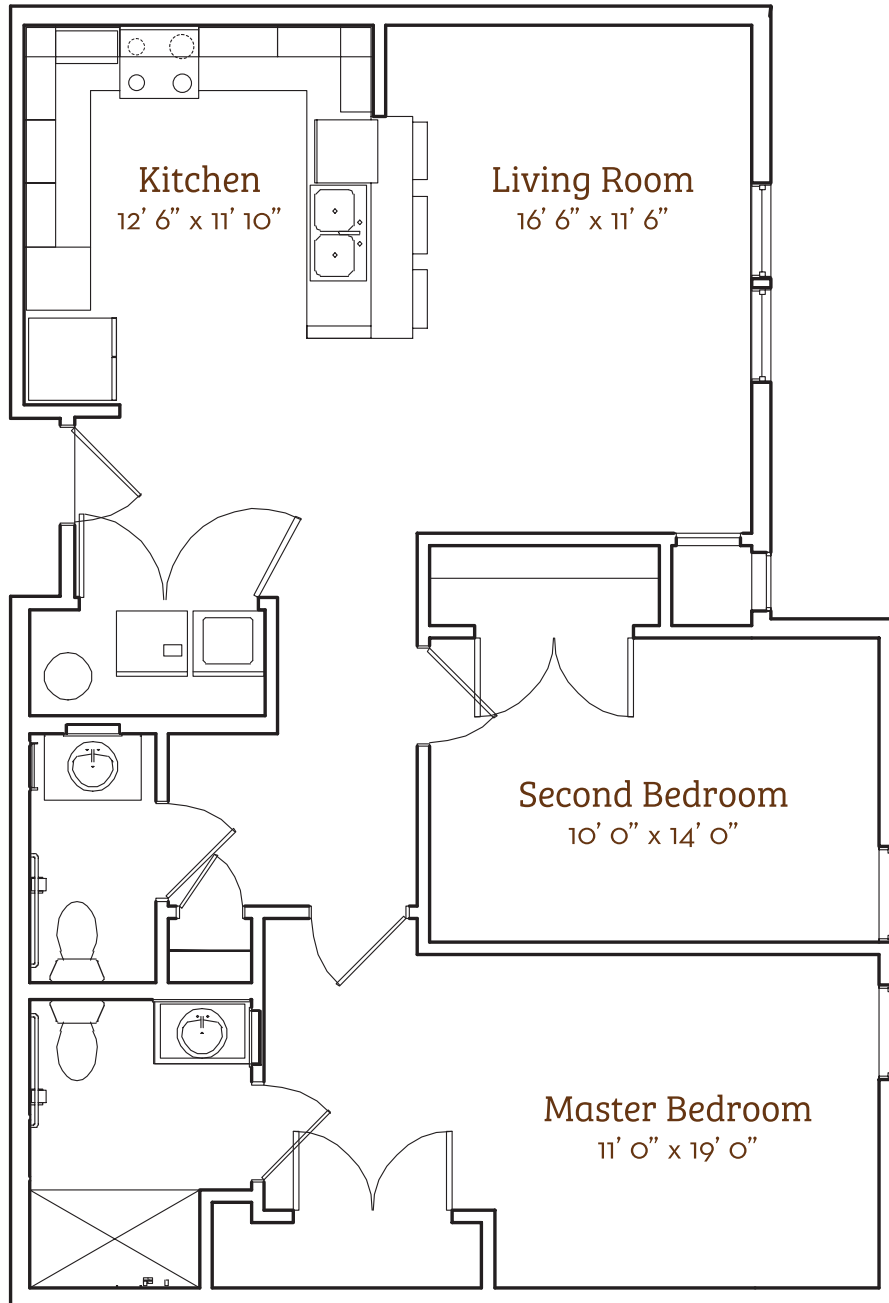

Baldwin

2 Bed & 1.5 Bath Apartment
982 sq. ft.

Givens
GERBER
PARK

40 • Givens Gerber Park

*Slight variations in floor plans may exist. Not drawn to scale.
Square footage is approximate.

Contact Us! Call (828) 771-2207 or visit givensgerberpark.org.